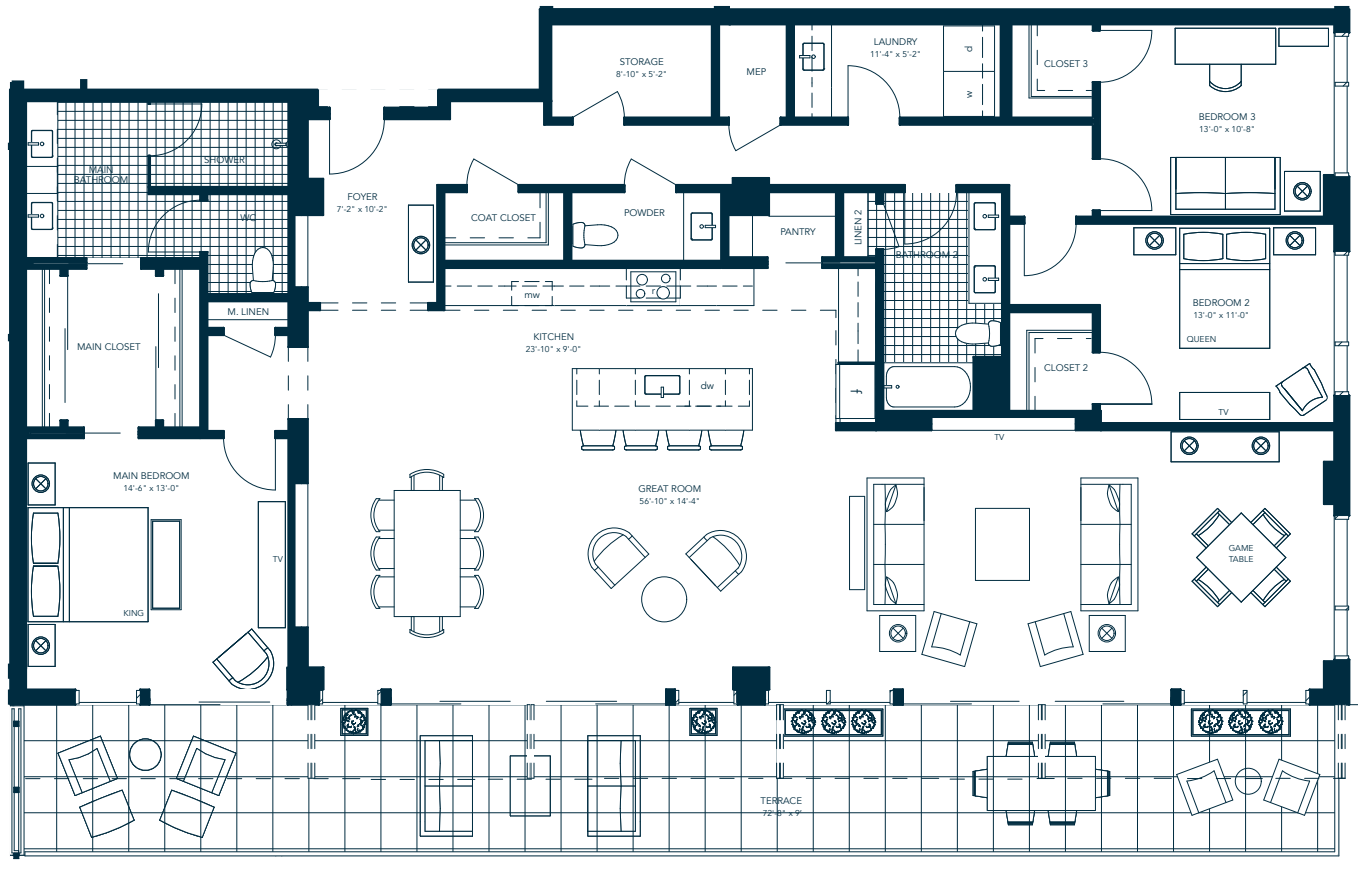

RESIDENCE 701

3 BEDS 3,276 TOTAL
2.5 BATHS LIVING SF
(2,621 Interior + 655 porch)

N