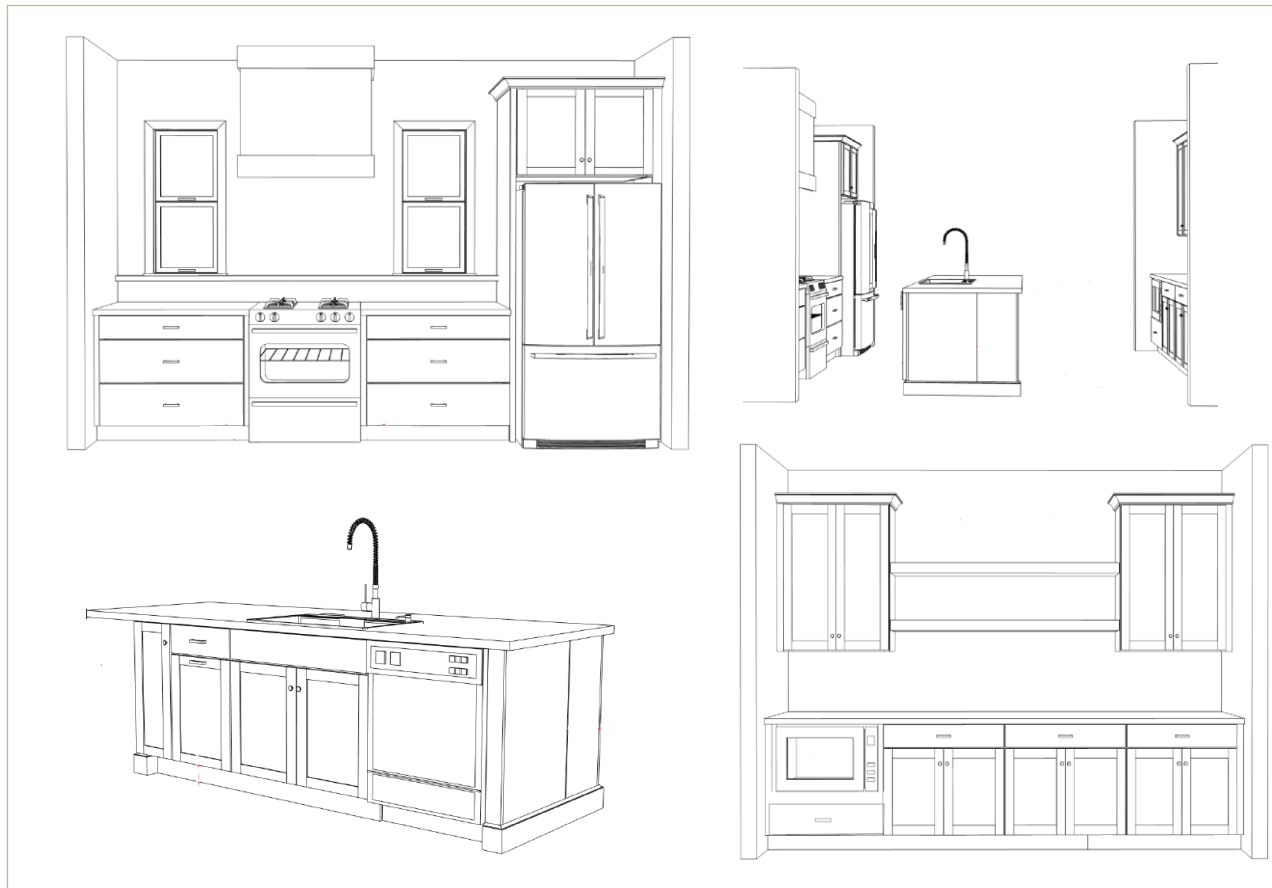

Preliminary Cabinet Drawings

Perimeter & Island
Cabinet Doors:
Hancock in Whisper

Tops, Quartz:
Miami White

Backsplash: 3x12
Install Pattern:
Bricked

Faucet

owner's bathroom SELECTIONS

moss landing/ the camelia / lot 42