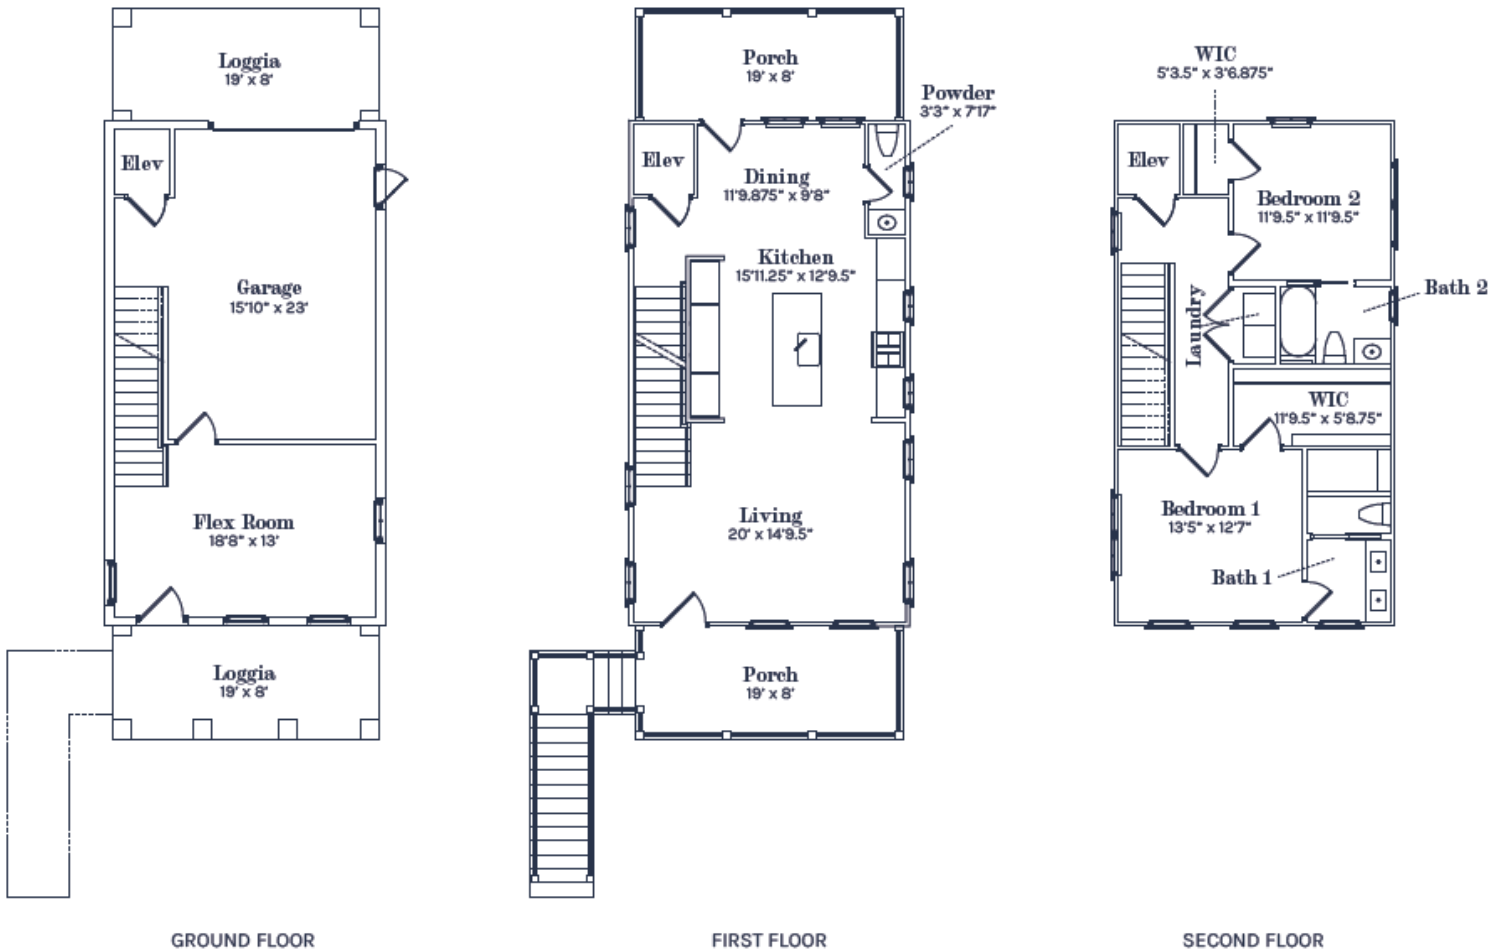

MOSS LANDING

BEACON STREET

THE CAMELIA | LOT 42

exterior SELECTIONS

moss landing/ the camelia/ lot 42

Please understand the actual colors of your selections may vary slightly from your monitor and these pictures. We cannot guarantee that the color you see accurately portrays the true color or texture of the product.

Shingles: Silver Birch

Metal Roof

Handleset

Elevation

architectural FLOOR PLANS

moss landing / the camelia / lot 42

Renderings, floor plans, and product descriptions provided herein are to describe and highlight the features of Moss Landing development homes. Attributes including dimensions, room configurations, and finishes identified herein may contain minor variations during construction from what is stated.

1,782 SQFT | 3 BR 2 1/2 BA

interior SELECTIONS

moss landing / the camelia / lot 42

Please understand the actual colors of your selections may vary slightly from your monitor and these pictures. We cannot guarantee that the color you see accurately portrays the true color or texture of the product.

Preliminary Cabinet Drawings

Perimeter & Island
Cabinet Doors:
Hancock in Whisper

Tops, Quartz:
Miami White

Backsplash: 3x12
Install Pattern:
Bricked

Faucet

owner's bathroom SELECTIONS

moss landing/ the camelia / lot 42