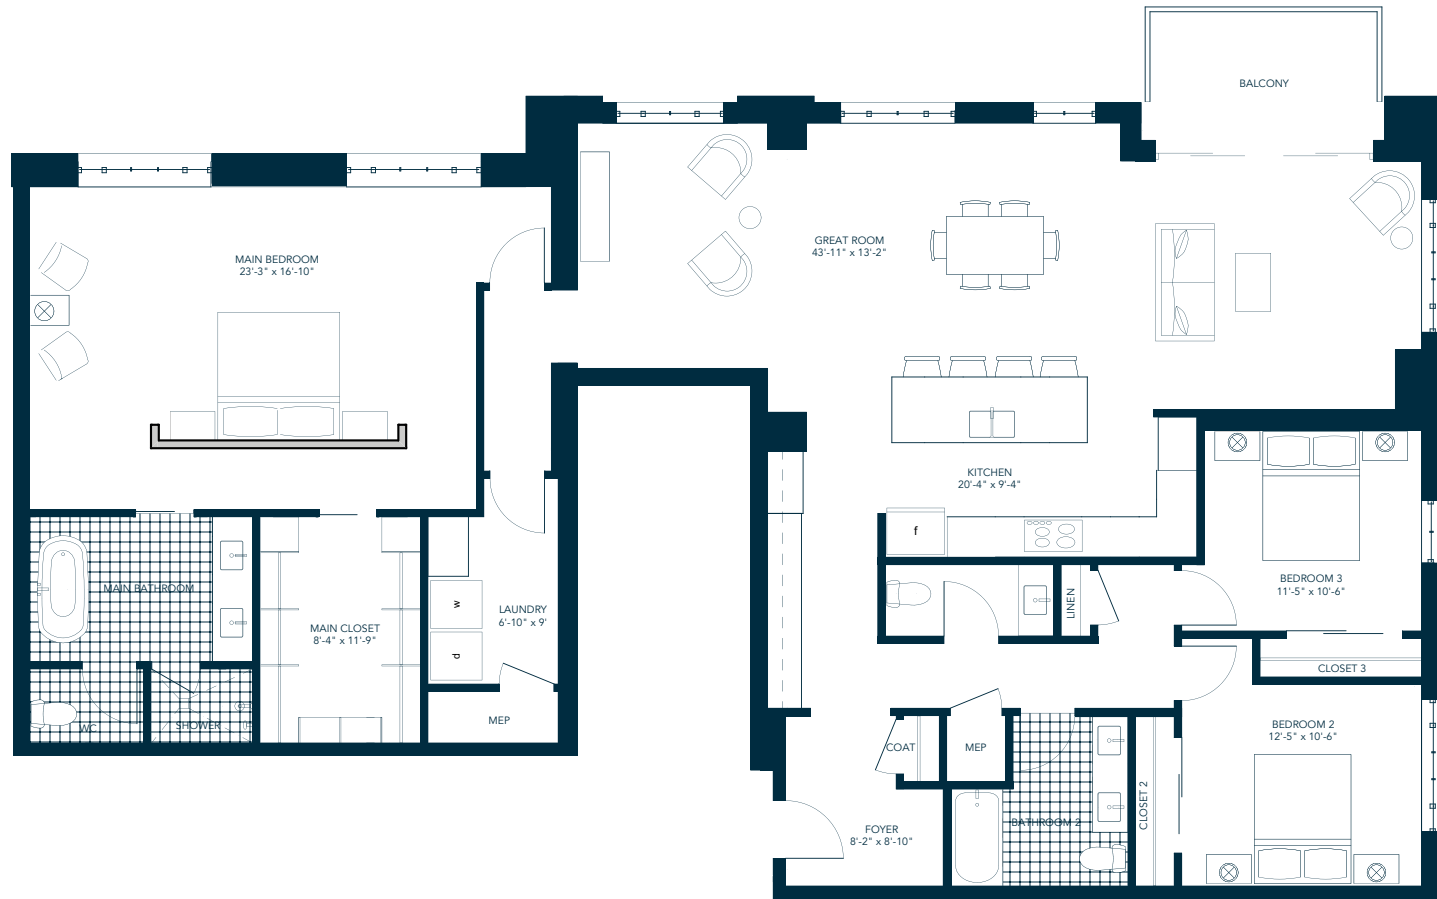

RESIDENCE 607

3 BED 2,311 TOTAL
2.5 BATH LIVING SF
(2,223 Interior + 88 porch)

N