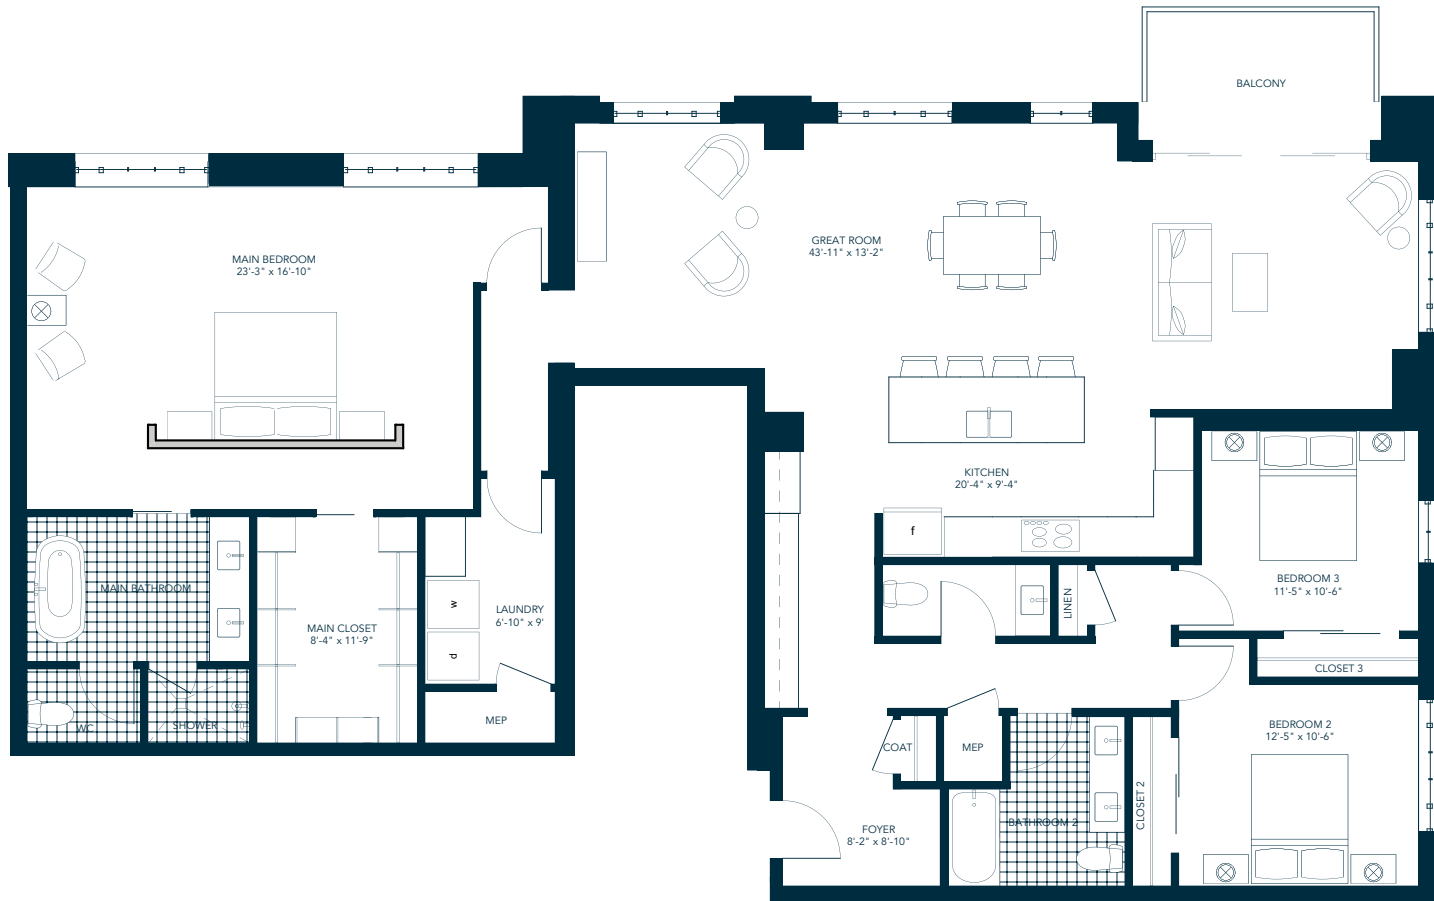

RESIDENCE 407

3 BED 2,311 TOTAL
2.5 BATH LIVING SF
(2,223 Interior + 88 porch)

N