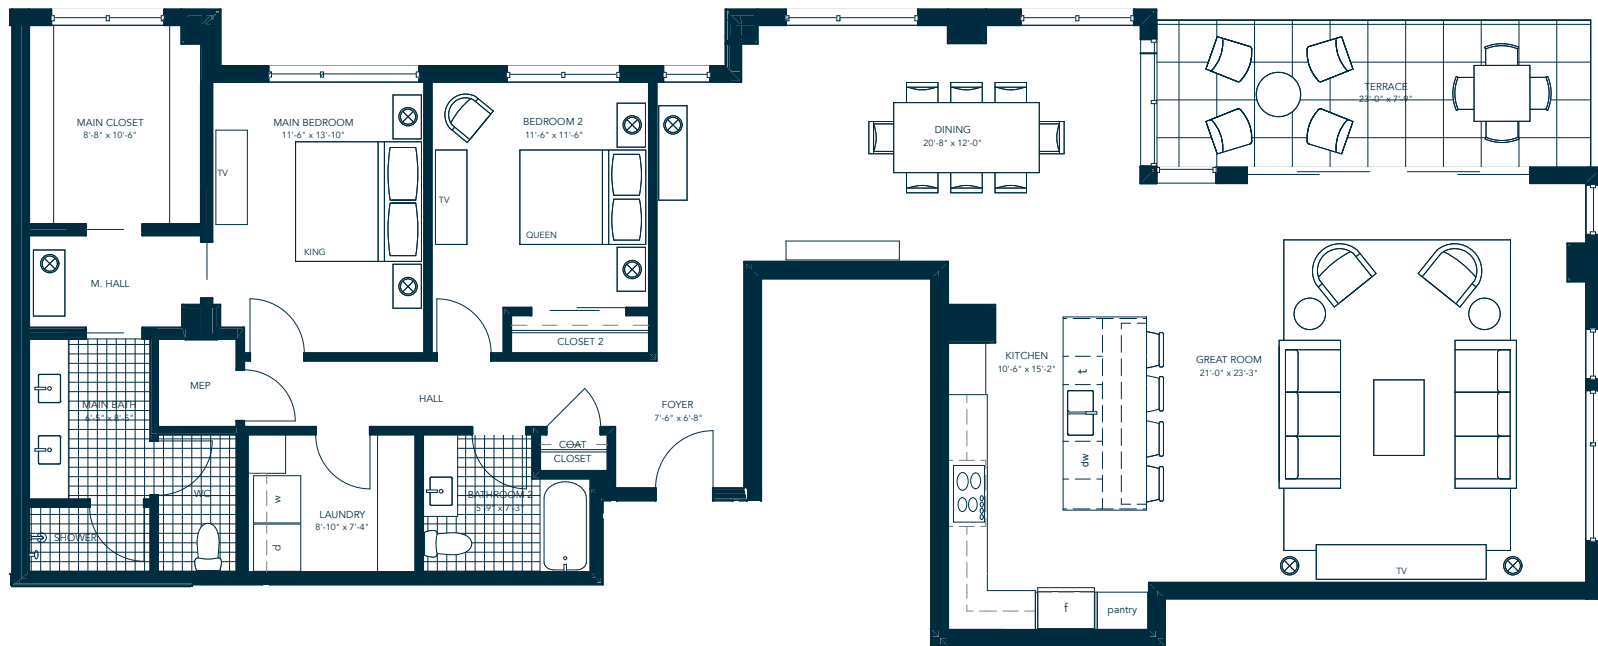

# RESIDENCE 704

2 BEDS 2,114 TOTAL  
2 BATHS LIVING SF  
(1,914 Interior + 200 porch)

N