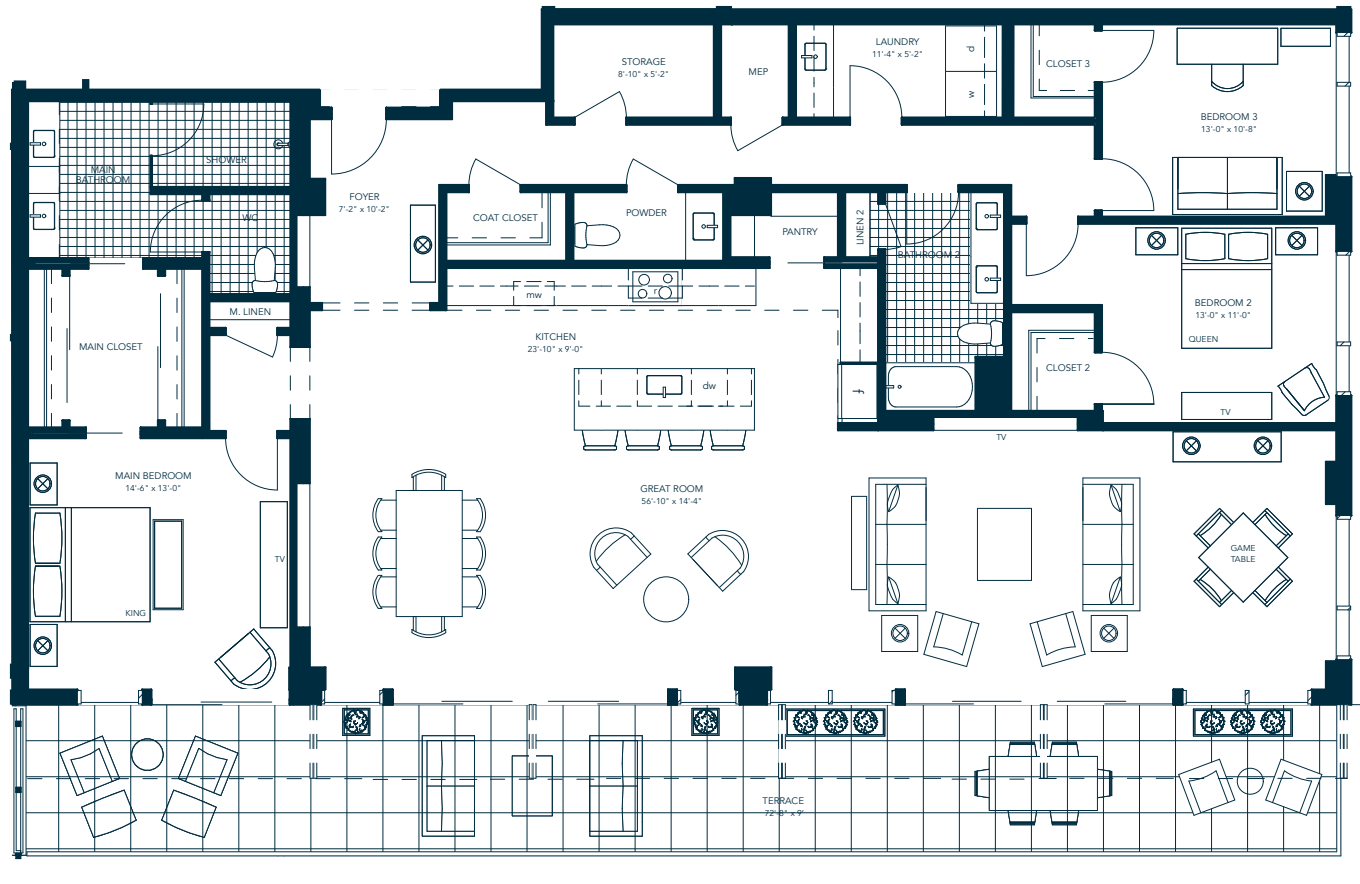

RESIDENCE 701

3 BEDS 3,208 TOTAL
2.5 BATHS LIVING SF
(2,553 Interior + 655 porch)

N